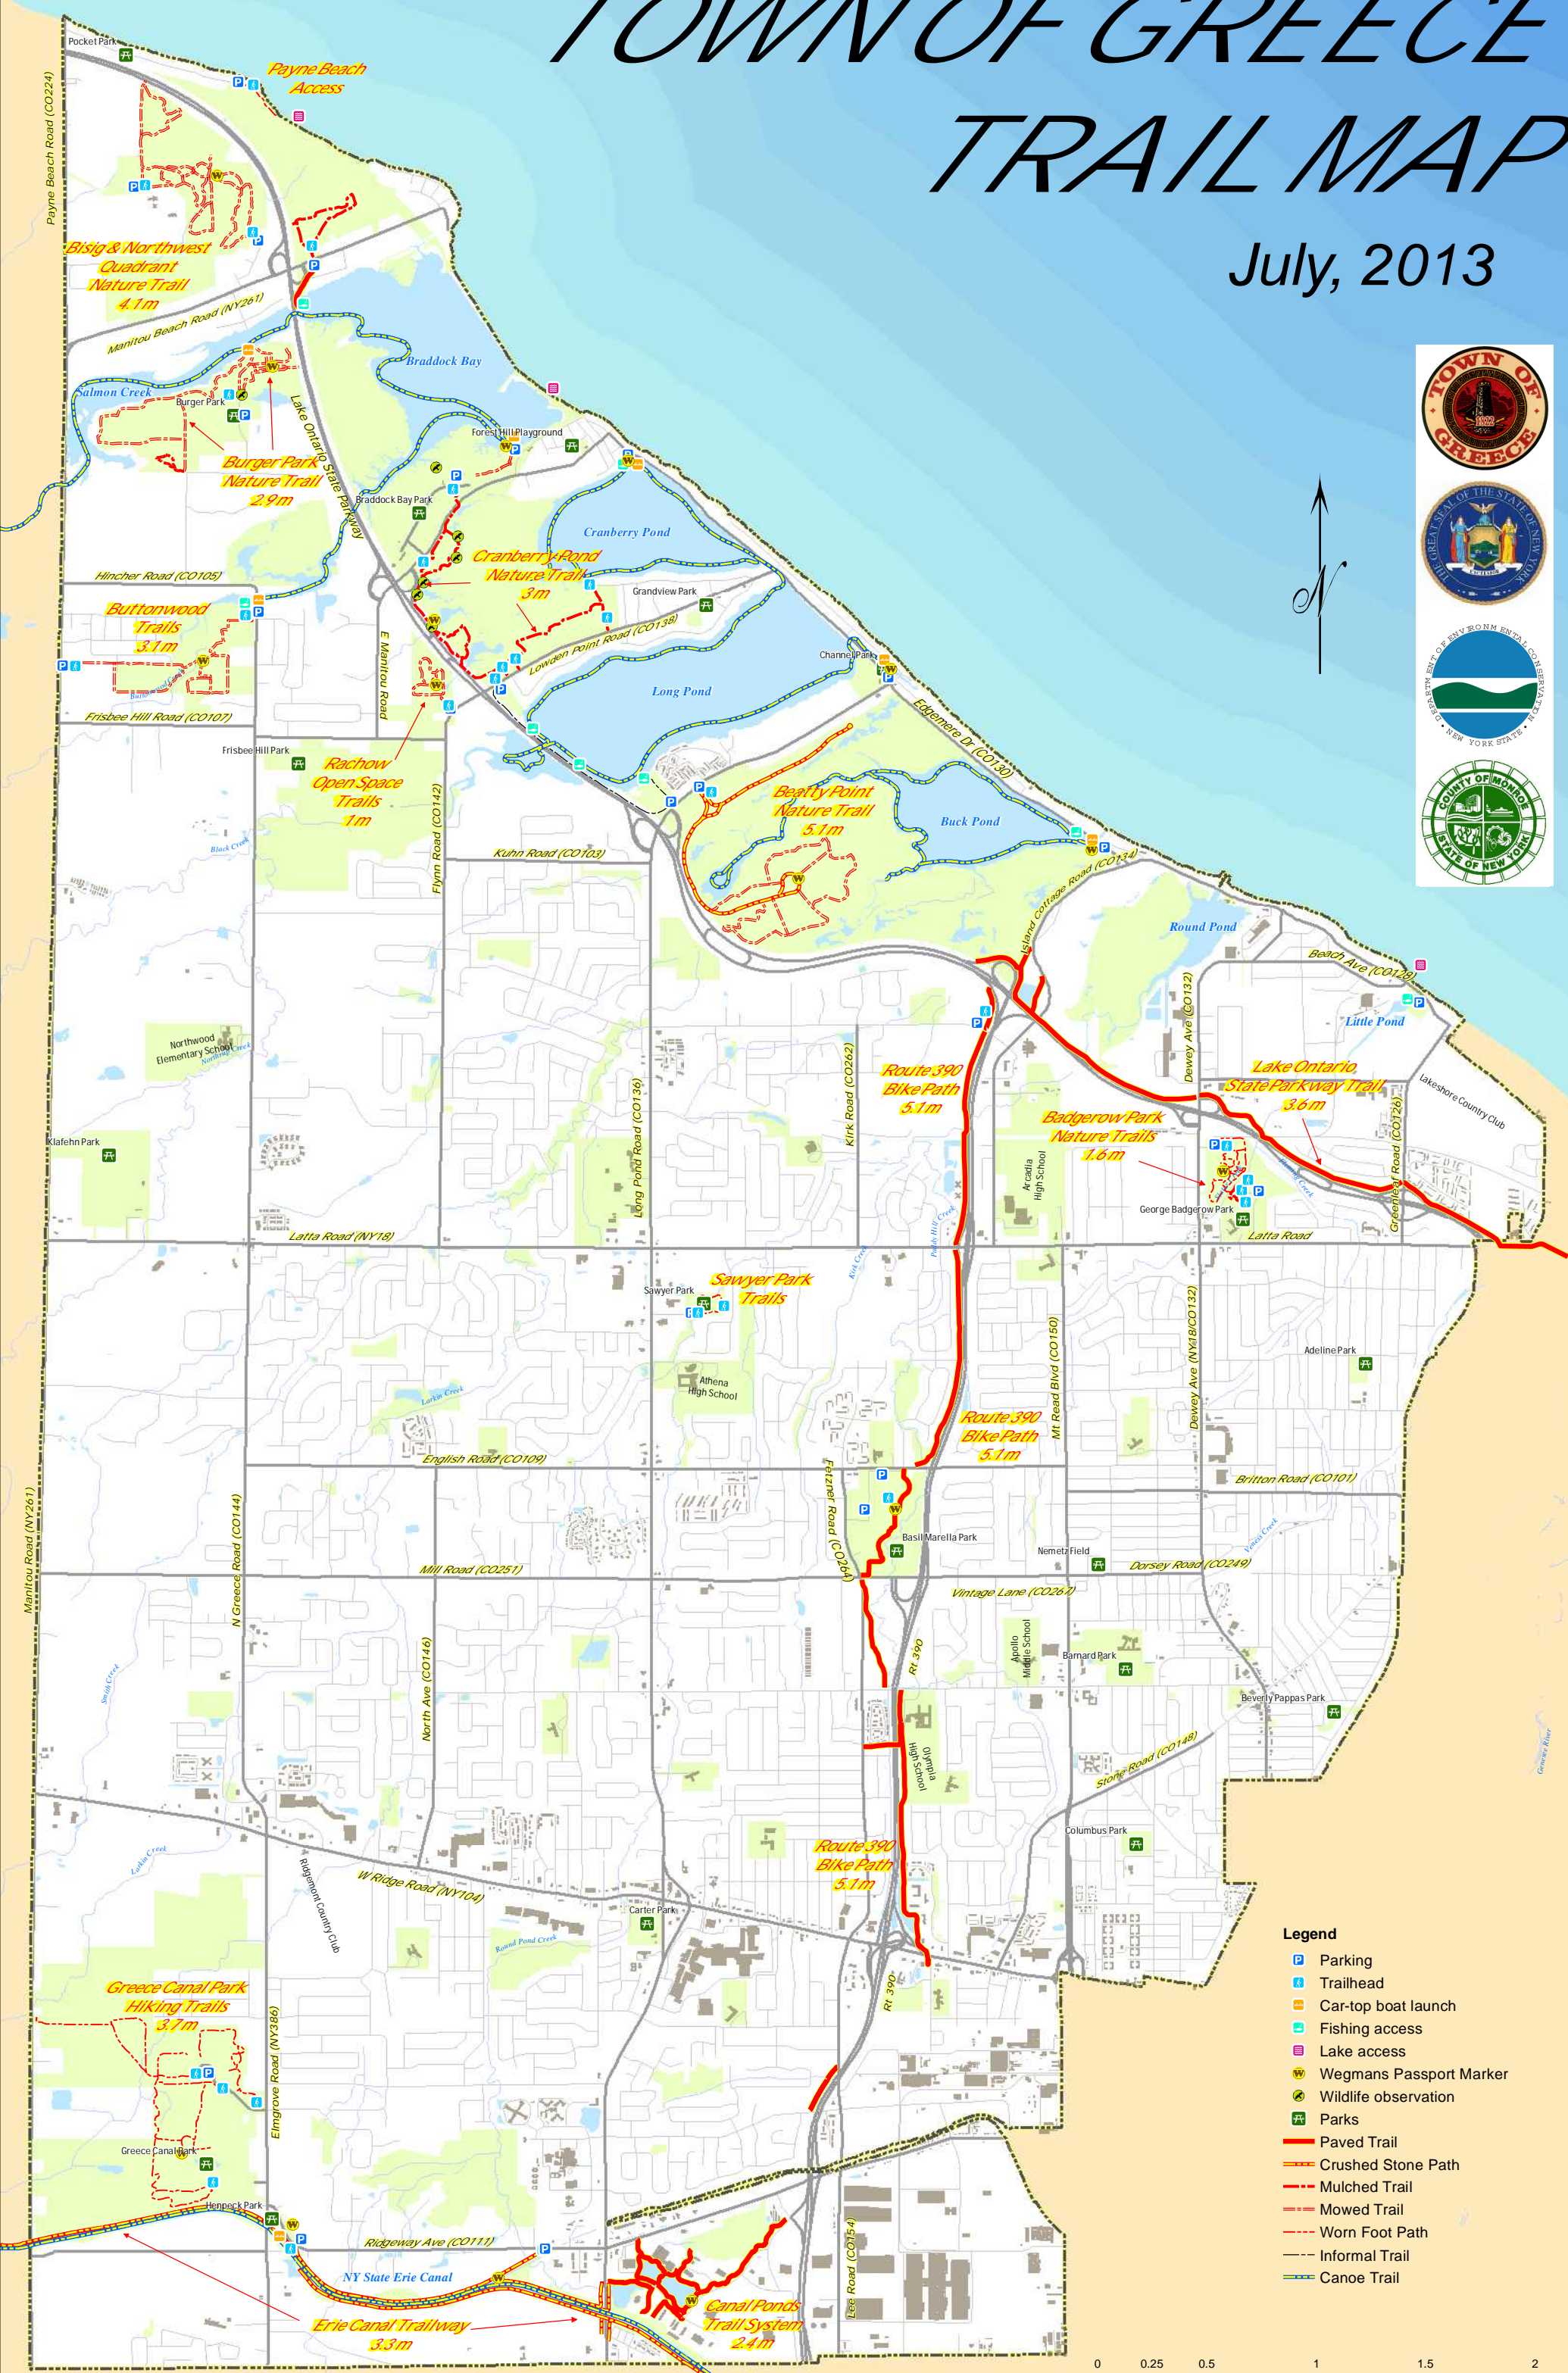

TOWN OF GREECE TRAIL MAP

July, 2013

- Legend**
- Parking
 - Trailhead
 - Car-top boat launch
 - Fishing access
 - Lake access
 - Wegmans Passport Marker
 - Wildlife observation
 - Parks
 - Paved Trail
 - Crushed Stone Path
 - Mulched Trail
 - Mowed Trail
 - Worn Foot Path
 - Informal Trail
 - Canoe Trail